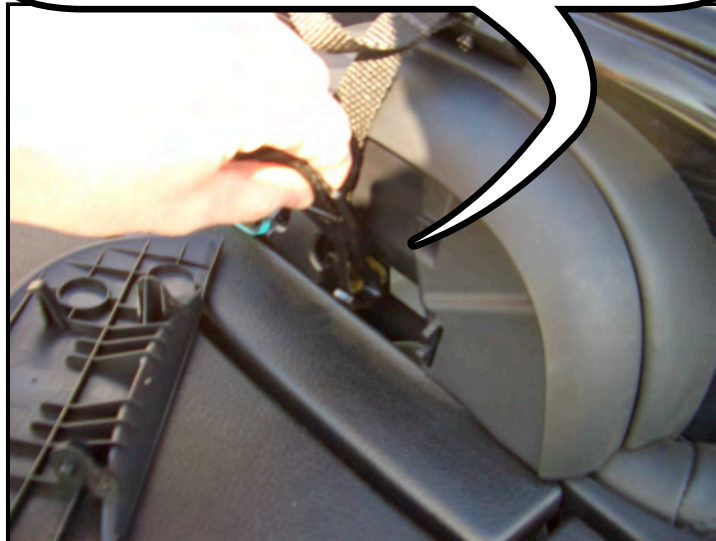

Start by putting your top down.
Then remove both of the covers behind the
back seat head rests.

To remove the covers, pull the cover up and
back. Behind these covers is a child seat
anchoring system that will be used to attach
the wind deflector to your convertible.

Next, place the wind deflector so it sits on the rear head rests as shown below. Making sure that the black snap hook straps are behind the back seat head rests.

Now attach the black snap hooks to the hole provided from the child seat anchor system on each of the back seat head rests.

Once attached the black snap hooks will face towards the back of the car. Pull each snap hook up to lock it in place.

Next, replace the covers of the back seat head rests.

Now lower the wind deflector into the back seat area. The straps attached to the rear head rests will support the wind deflector. The female buckle will hang down into the back seat area.

Next you will need to attach the four black snap hooks to the child anchor system in the back seat area. The anchors are located between the top and bottom part of the seat. Look for a small circle child seat logo.